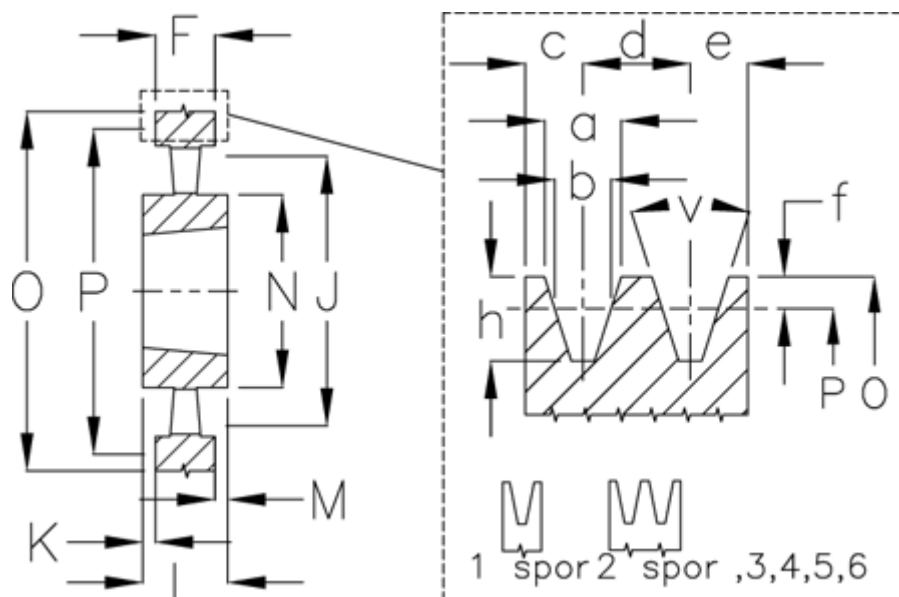

Article number: 604111063004

Description: V-belt pulley SPB 630/4 TL3535

## Measures

a	= 16.3	For bush	= 3535	O	= 637.0
b	= 14.0	h	= 17.5	P	= 630
Bush $\zeta$ max	= 90	J	= 587	Type	= SPB
c	= 12.5	K	= -	v	= 38 grader
d	= 19.0	L	= 89		
e	= 12.5	m	= 7.0		
f	= 3.5	N	= 175		
F	= 82	Number of ribs	= 4		